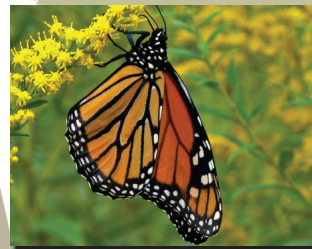

Invasive Species

**Butterfly
Bush**

**Red-backed
Salamander**

**Gray
Birch**

**Wild
Bleeding
Heart**

**Black Rat
Snake**

**Sweet
Birch**

**Late
Eupatorium**

**Turkey
Vulture**

Terrestrial Habitats of the Lehigh Gap Nature Center

**American
Crow**

**Indigo
Bunting**

**Tree
Swallow**

**Song
Sparrow**

**Eastern
Bluebird**

**Eastern
Chipmunk**

**Black-capped
Chickadee**

**Cabbage
White**

**Prairie
Warbler**

Monarch

The **Lehigh Gap Nature Center** is home to several unique terrestrial (land) habitats including forest, scrub, and grassland. Each of these habitats is home to a unique array of plants and animals.