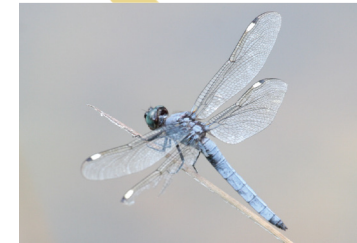

**Amber-winged  
Spreadwing**  
*Lestes eurinus*  
to 2.1 in.

**Azure Bluet**  
*Enallagma aspersum*  
to 1.3 in.

**Eastern Forktail**  
*Ischnura verticalis*  
to 1.2 in.

**Eastern Pondhawk**  
*Erythemis simplicicollis*  
to 1.9 in.

**Violet Dancer**  
*Argia fumipennis*  
to 1.4 in.

**Stream Bluet**  
*Enallagma exsulans*  
to 1.5 in.

**Black-shouldered  
Spinyleg**  
*Dromogomphus  
spinosus*  
to 2.6 in.

**Spangled Skimmer**  
*Libellula cyanea*  
to 1.9 in.

**Slaty Skimmer**  
*Libellula incesta*  
to 2.2 in.

**Common Whitetail**  
*Plathemis lydia*  
to 1.9 in.

**Widow Skimmer**  
*Libellula luctuosa*  
to 2.0 in.

**Ruby Meadowhawk**  
*Sympetrum rubicundulum*  
to 1.3 in.

**Twelve-spotted Skimmer**  
*Libellula puchella*  
to 2.1 in.

**Autumn Meadowhawk**  
*Sympetrum vicinum*  
to 1.4 in.

**Blue Dasher**  
*Pachydiplax longipennis*  
to 1.7 in.

**Black Saddlebags**  
*Tramea abdominalis*  
to 2.2 in.