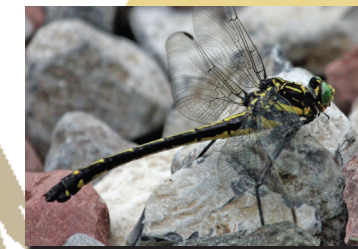

**Amber-winged  
Spreadwing**  
*Lestes eurinus*  
to 2.1 in.

**Azure Bluet**  
*Enallagma aspersum*  
to 1.3 in.

**Eastern Forktail**  
*Ischnura verticalis*  
to 1.2 in.

**Eastern Pondhawk**  
*Erythemis simplicicollis*  
to 1.9 in.

**Elegant Spreadwing**  
*Lestes inaequalis*  
to 1.9 in.

**Familiar Bluet**  
*Enallagma civile*  
to 1.5 in.

**Common Green  
Darner**  
*Anax junius*  
to 3.1 in.

**Dot-tailed Whiteface**  
*Leucorrhinia intacta*  
to 1.3 in.

**Violet Dancer**  
*Argia fumipennis*  
to 1.4 in.

**Stream Bluet**  
*Enallagma exsulans*  
to 1.5 in.

**Black-shouldered  
Spinyleg**  
*Dromogomphus  
spinosus*  
to 2.6 in.

**Spangled Skimmer**  
*Libellula cyanea*  
to 1.9 in.

**Slaty Skimmer**  
*Libellula incesta*  
to 2.2 in.

**Common Whitetail**  
*Plathemis lydia*  
to 1.9 in.

**Widow Skimmer**  
*Libellula luctuosa*  
to 2.0 in.

**Ruby Meadowhawk**  
*Sympetrum rubicundulum*  
to 1.3 in.