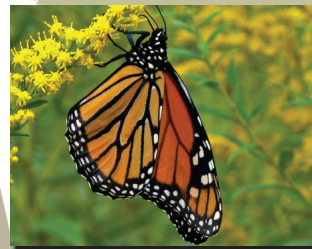

**Invasive Species
Butterfly
Bush**

**Red-backed
Salamander**

**Gray
Birch**

**Wild
Bleeding
Heart**

**Black Rat
Snake**

**Sweet
Birch**

**Late
Eupatorium**

**Turkey
Vulture**

Terrestrial Habitats of the Lehigh Gap Nature Center

**American
Crow**

**Indigo
Bunting**

**Tree
Swallow**

**Song
Sparrow**

**Eastern
Bluebird**

**Eastern
Chipmunk**

**Black-capped
Chickadee**

**Cabbage
White**

**Prairie
Warbler**

Monarch

Lehigh Gap Nature Center is home to several unique terrestrial (land) habitats, including forest, scrub, and grassland. Each of these habitats is home to a unique array of plants and animals.