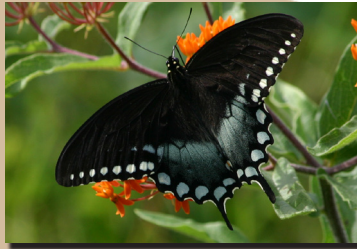

Eastern Tiger Swallowtail
Papilio glaucus
to 5.5 in.

Orange Sulphur
Colias eurytheme
to 2.5 in.

Great Spangled Fritillary
Speyeria cybele
to 3 in.

Milbert's Tortoiseshell
Nymphalis milberti
to 2 in.

Spicebush Swallowtail
Papilio troilus
to 4.5 in.

Gray Hairstreak
Strymon melinus
to 1.5 in.

Pearl Crescent
Phyciodes tharos
to 1.5 in.

Red Admiral
Vanessa atalanta
to 2.25 in.

Cabbage White
Pieris rapae
to 2 in.

Eastern Tailed-Blue
Cupido comyntas
to 1 in.

Eastern Comma
Polygonia comma
to 2 in.

Red-spotted Admiral
Limenitis arthemis
to 3.5 in.

Clouded Sulphur
Colias philodice
to 2 in.

Summer Azure
Celastrina neglecta
to 1.25 in.

Mourning Cloak
Nymphalis antiopa
to 3.5 in.