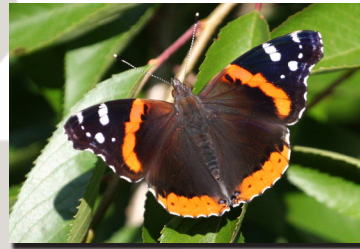

Eastern Tiger Swallowtail
Papilio glaucus
to 5.5 in.

Orange Sulphur
Colias eurytheme
to 2.5 in.

Great Spangled Fritillary
Speyeria cybele
to 3 in.

Milbert's Tortoiseshell
Nymphalis milberti
to 2 in.

Spicebush Swallowtail
Papilio troilus
to 4.5 in.

Gray Hairstreak
Strymon melinus
to 1.5 in.

Pearl Crescent
Phyciodes tharos
to 1.5 in.

Red Admiral
Vanessa atalanta
to 2.25 in.

Cabbage White
Pieris rapae
to 2 in.

Eastern Tailed-Blue
Cupido comyntas
to 1 in.

Eastern Comma
Polygonia comma
to 2 in.

Red-spotted Admiral
Limenitis arthemis
to 3.5 in.

Clouded Sulphur
Colias philodice
to 2 in.

Summer Azure
Celastrina neglecta
to 1.25 in.

Mourning Cloak
Nymphalis antiopa
to 3.5 in.