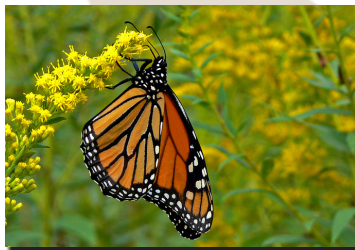

Little Wood-Satyr
Megisto cymela
to 1 in.

Wild Indigo Duskywing
Erynnis baptisiae
to 1.5 in.

Common Wood-Nymph
Cercyonis pegala
to 3 in.

Peck's Skipper
Polites peckius
to 0.75 in.

Monarch
Danaus plexippus
to 4 in.

Little Glassywing
Pompeius verna
to 0.75 in.

Silver-spotted Skipper
Epargyreus clarus
to 2 in.

Delaware Skipper
Anatrytone logan
to 0.75 in.

Photos by Corey Husic