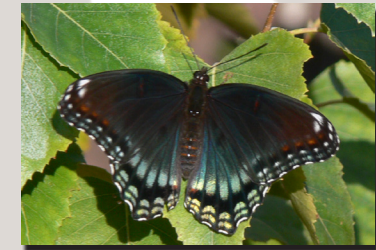

Eastern Tiger Swallowtail
Papilio glaucus
to 5.5 in.

Orange Sulphur
Colias eurytheme
to 2.5 in.

Great Spangled Fritillary
Speyeria cybele
to 3 in.

Milbert's Tortoiseshell
Nymphalis milberti
to 2 in.

Spicebush Swallowtail
Papilio troilus
to 4.5 in.

Gray Hairstreak
Strymon melinus
to 1.5 in.

Pearl Crescent
Phyciodes tharos
to 1.5 in.

Red Admiral
Vanessa atalanta
to 2.25 in.

Cabbage White
Pieris rapae
to 2 in.

Eastern Tailed-Blue
Cupido comyntas
to 1 in.

Eastern Comma
Polygonia comma
to 2 in.

Red-spotted Admiral
Limenitis arthemis
to 3.5 in.

Clouded Sulphur
Colias philodice
to 2 in.

Summer Azure
Celastrina neglecta
to 1.25 in.

Mourning Cloak
Nymphalis antiopa
to 3.5 in.