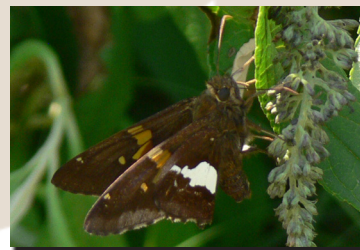

Eastern Comma
Polygonia comma
to 2 in.

Red-spotted Admiral
Limenitis arthemis
to 3.5 in.

Clouded Sulphur
Colias philodice
to 2 in.

Summer Azure
Celastrina neglecta
to 1.25 in.

Mourning Cloak
Nymphalis antiopa
to 3.5 in.

Viceroy
Limenitis archippus
to 3 in.

Butterflies of the Lehigh Gap

LGNC Butterfly Checklist:

- ___ Eastern Tiger Swallowtail
- ___ Pipevine Swallowtail
- ___ Spicebush Swallowtail
- ___ Black Swallowtail
- ___ Cabbage White
- ___ Clouded Sulphur
- ___ Orange Sulphur
- ___ Banded Hairstreak
- ___ Gray Hairstreak
- ___ Eastern Tailed-Blue
- ___ Spring Azure
- ___ Summer Azure
- ___ Great Spangled Fritillary
- ___ Aphrodite Fritillary
- ___ Pearl Crescent
- ___ Question Mark
- ___ Eastern Comma
- ___ Mourning Cloak
- ___ Milbert's Tortoiseshell
- ___ American Lady
- ___ Painted Lady
- ___ Red Admiral
- ___ Common Buckeye
- ___ Red-spotted Admiral
- ___ Viceroy
- ___ Little Wood-Satyr
- ___ Common Wood-Nymph
- ___ Appalachian Brown
- ___ Northern Pearly-eye
- ___ Monarch
- ___ Silver-spotted Skipper
- ___ Dreamy Duskywing
- ___ Juvenal's Duskywing
- ___ Wild Indigo Duskywing
- ___ Swarthy Skipper
- ___ Least Skipper
- ___ European Skipper
- ___ Peck's Skipper
- ___ Tawny-edged Skipper
- ___ Crossline Skipper
- ___ Northern Broken-Dash
- ___ Little Glassywing
- ___ Delaware Skipper
- ___ Hobomok Skipper
- ___ Zabulon Skipper
- ___ Dun Skipper
- ___ Common Roadside-Skipper

Little Wood-Satyr
Megisto cymela
to 1 in.

Wild Indigo Duskywing
Erynnis baptisiae
to 1.5 in.

Common Wood-Nymph
Cercyonis pegala
to 3 in.

Peck's Skipper
Polites peckius
to 0.75 in.

Monarch
Danaus plexippus
to 4 in.

Little Glassywing
Pompeius verna
to 0.75 in.

Silver-spotted Skipper
Epargyreus clarus
to 2 in.

Delaware Skipper
Anatrytone logan
to 0.75 in.

Photos by Corey Husic