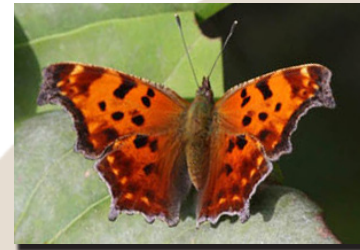

Eastern Tiger Swallowtail
Papilio glaucus
to 5.5 in.

Orange Sulphur
Colias eurytheme
to 2.5 in.

Great Spangled Fritillary
Speyeria cybele
to 3 in.

Milbert's Tortoiseshell
Nymphalis milberti
to 2 in.

Spicebush Swallowtail
Papilio troilus
to 4.5 in.

Gray Hairstreak
Strymon melinus
to 1.5 in.

Pearl Crescent
Phyciodes tharos
to 1.5 in.

Red Admiral
Vanessa atalanta
to 2.25 in.

Cabbage White
Pieris rapae
to 2 in.

Eastern Tailed-Blue
Cupido comyntas
to 1 in.

Eastern Comma
Polygonia comma
to 2 in.

Red-spotted Admiral
Limenitis arthemis
to 3.5 in.

Clouded Sulphur
Colias philodice
to 2 in.

Summer Azure
Celastrina neglecta
to 1.25 in.

Mourning Cloak
Nymphalis antiopa
to 3.5 in.